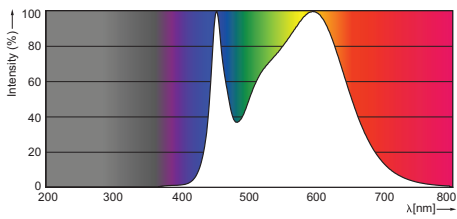

Photometric data

LED tube 1500 mm 22 W /840 C