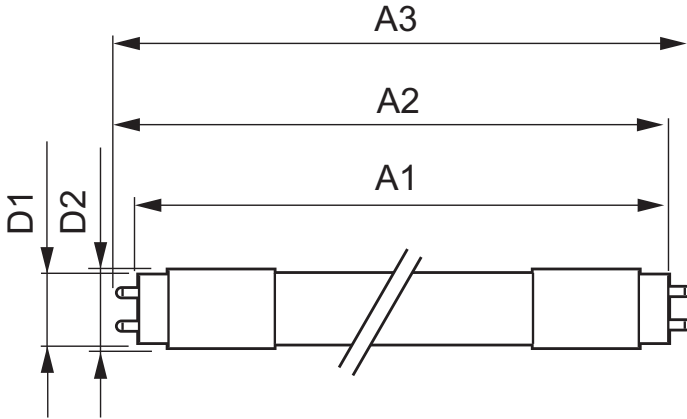

CorePro LEDtube

RoHS compliance Yes
KEMA Keur certificate Yes

Pieces per pack 1
Packing configuration 10
Packs per outerbox 10
Bar code on pack - EAN1 8718696427941
Bar code on outerbox - EAN3 8718696427958
Logistic code(s) - 12NC 929001128602
Net weight per piece 0.450 kg

• Product Data

Order code 427941 00
Full product code 871869642794100
Full product name CorePro LEDtube 1500mm 22W 840 C
Order product name CorePro LEDtube 1500mm 22W 840 C

Dimensional drawing

CorePro LEDtube 1500mm 22W 840 C

Product	A (Norm)	A1 (Norm)	A2 (Norm)	A3 (Norm)	B (Min)	B (Norm)	B (Max)	D (Min)	D (Norm)	D (Max)	D1 (Norm)	D2 (Norm)
LEDtube 1500mm 22W 840 C	-	1500.0	1507.1	1514.2	-	-	-	-	-	-	25.68	28

G13